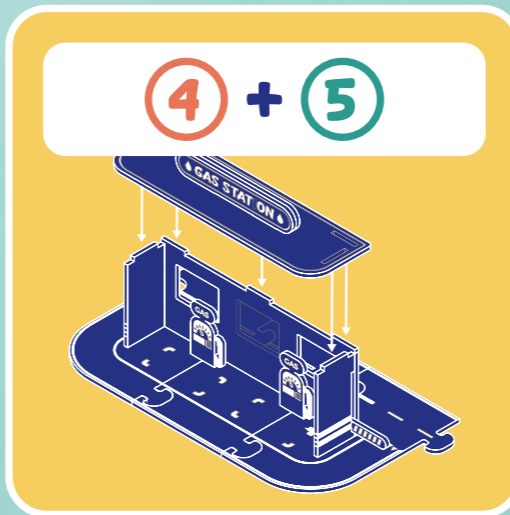

IMPORTANT
ASSEMBLE WITH
ADULT SUPERVISION

WELCOME TO CRATEIT™ TOWN

CRATEIT C1241

BUILDING INSTRUCTIONS
City Gas Station

START

1

2

FINISH!

5

4

6

ROAD INSPIRATION
DISCOVER ENDLESS
POSSIBILITIES!

FUN FEATURE!
OPEN THE
BOOM GATE

x2

x1

x6