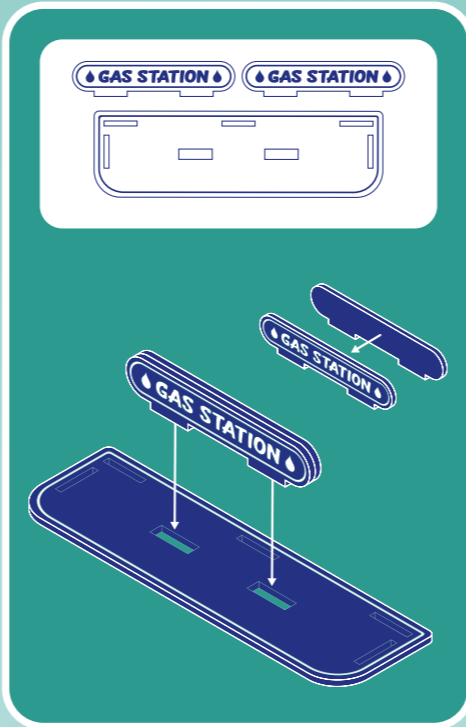

IMPORTANT
ASSEMBLE WITH
ADULT SUPERVISION

WELCOME TO CRATEIT™ TOWN

CRATEIT C1241

BUILDING INSTRUCTIONS
City Gas Station

START

1

2

FINISH!

5

4

6

ROAD INSPIRATION
DISCOVER ENDLESS
POSSIBILITIES!

FUN FEATURE!
OPEN THE
BOOM GATE

x2

x1

x6